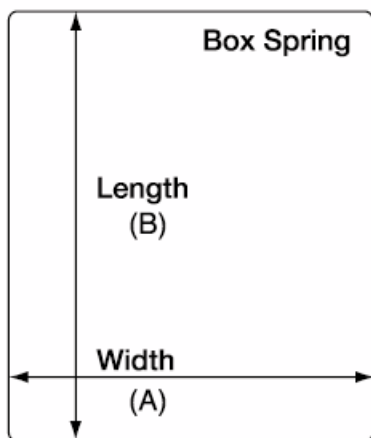

## Dust Skirt Worksheet

Bed should have sheets, mattress pad, blankets,  
etc. on it when measuring.

Measure accurately using metal tape.

Please write all measurements near corresponding letter

Dust Skirt (measure box spring).  
For beds with no footboards or side rails.

"A" Width of Box Spring \_\_\_\_\_

"B" Length of Box Spring \_\_\_\_\_

"C" Dust Skirt Drop \_\_\_\_\_